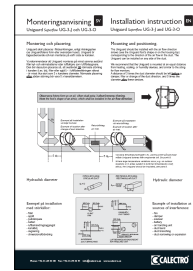

Panasonic

Uniguard UG-4-PEW Installation instructions 3312, 3312F/FL (4301)

Panasonic Electric Works Nordic AB

Jungmansgatan 12
SE-211 19 Malmö, Sweden
Tel: +46 (0)40 697 70 00
Fax: +46 (0)40 697 70 99
www.panasonic-fire-security.com

1

2

3

4

5

6

7

8