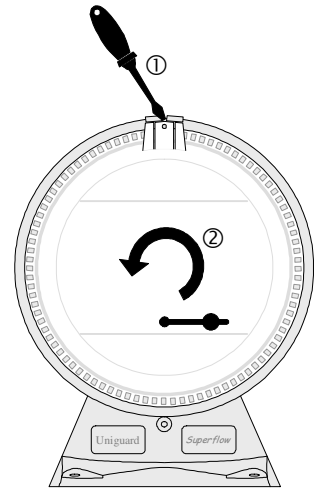

Panasonic

Uniguard UG-4-PEW Installation instructions 3312, 3312F/FL (4301)

Panasonic Electric Works Nordic AB

Jungmansgatan 12
SE-211 19 Malmö, Sweden
Tel: +46 (0)40 697 70 00
Fax: +46 (0)40 697 70 99
www.panasonic-fire-security.com

1

2

3

4

5

6

7

8