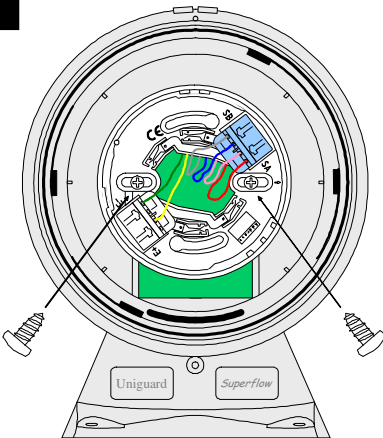

Panasonic

Uniguard UG-4-PEW Installation instructions 3312, 3312F/FL (4301)

Panasonic Electric Works Nordic AB

Jungmansgatan 12
SE-211 19 Malmö, Sweden
Tel: +46 (0)40 697 70 00
Fax: +46 (0)40 697 70 99
www.panasonic-fire-security.com

1

2

3

4

5

6

7

8